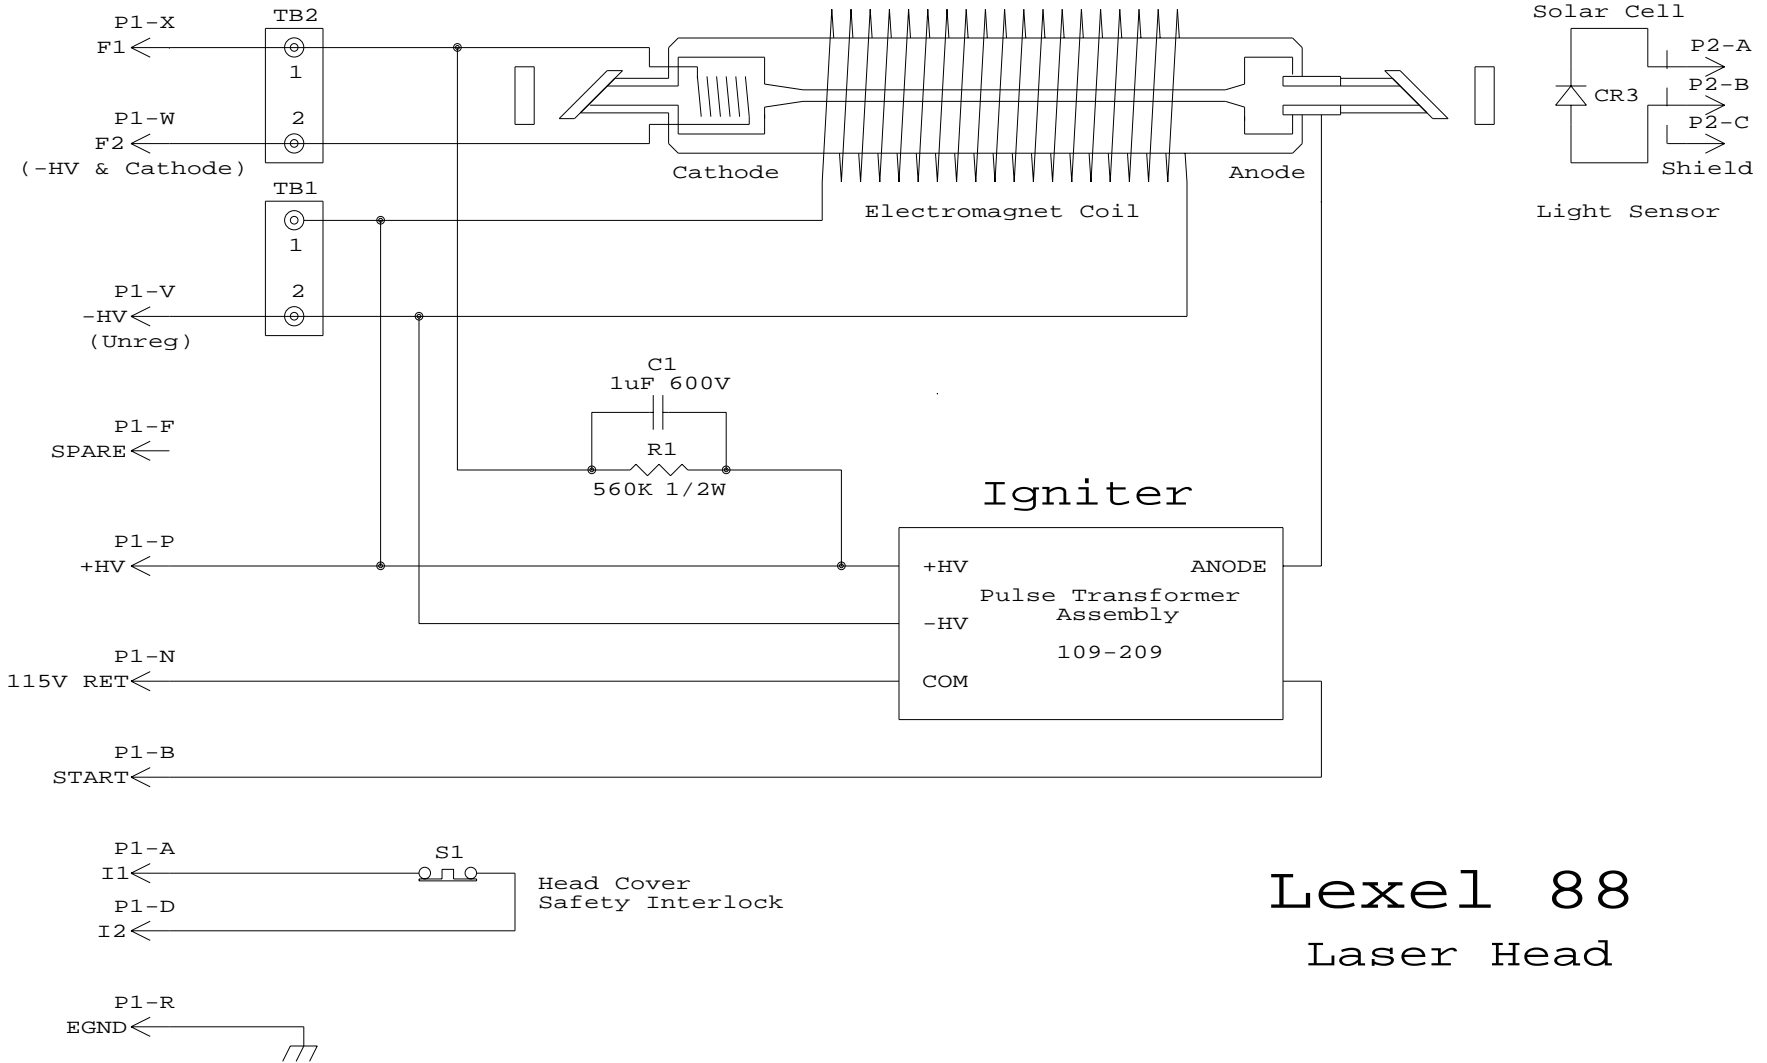

Laser Tube and Magnet Assembly

Lexel 88 Laser Head

Redrawn by: Samuel M. Goldwasser		
Title Lexel 88 - Laser Head		
Size	Document Number	REV
A	LEXEL-88-HEAD	1.0
Date:	April 8, 1998	Sheet 3 of 3