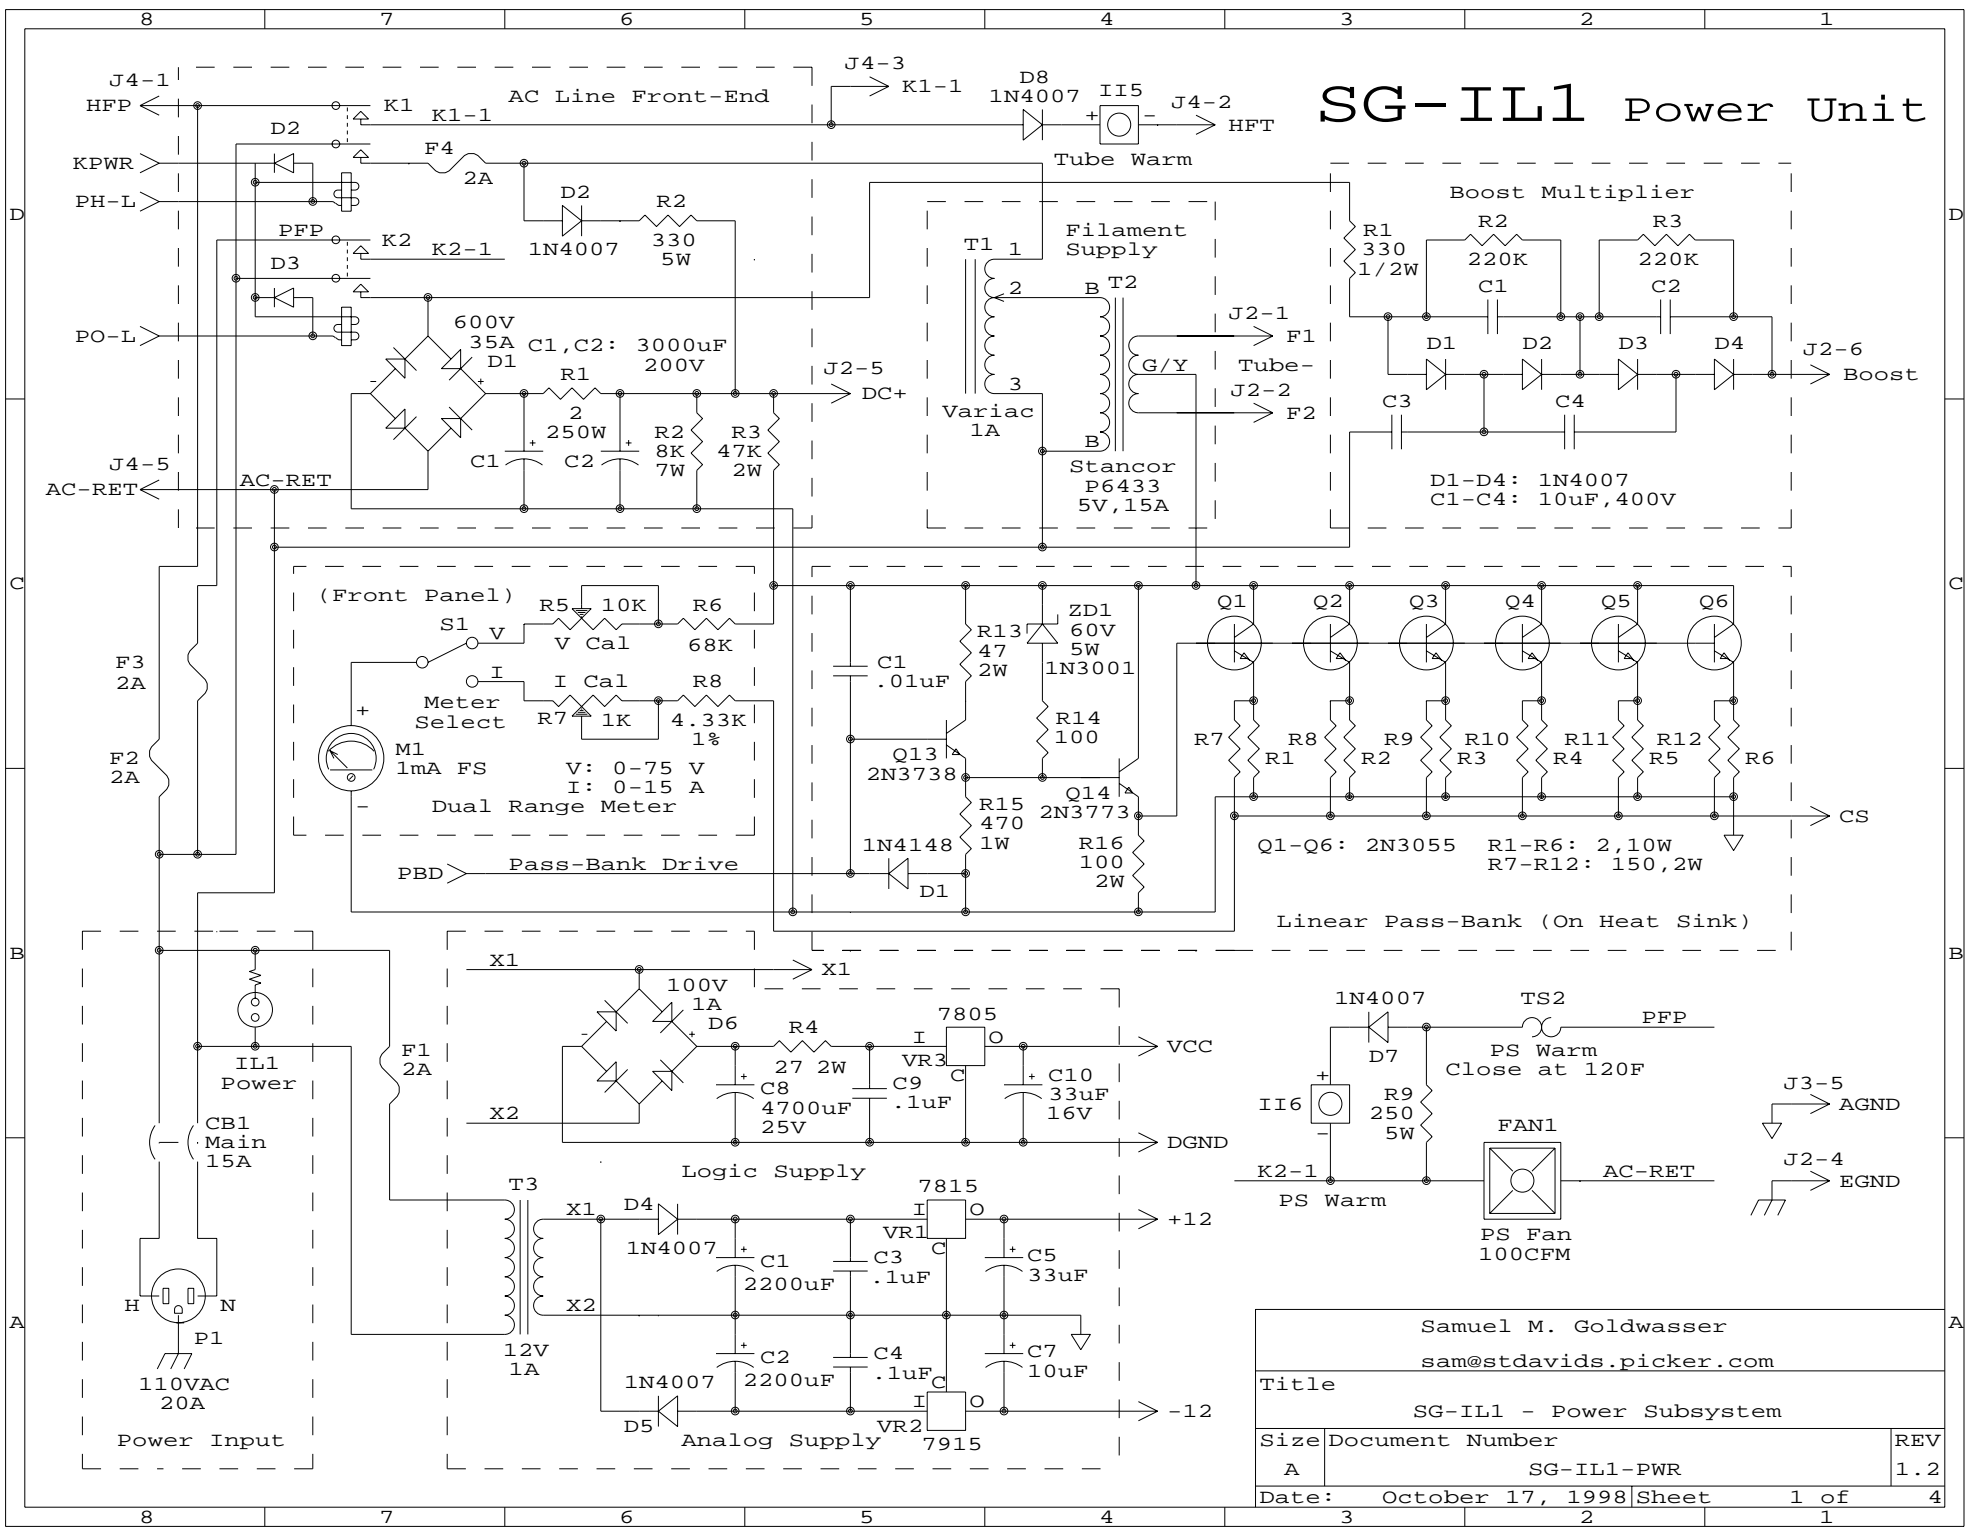

SG-IL1 Power Unit

Samuel M. Goldwasser		
sam@stdavids.picker.com		
Title		
SG-IL1 - Power Subsystem		
Size	Document Number	REV
A	SG-IL1-PWR	1.2
Date:	October 17, 1998	Sheet 1 of 4